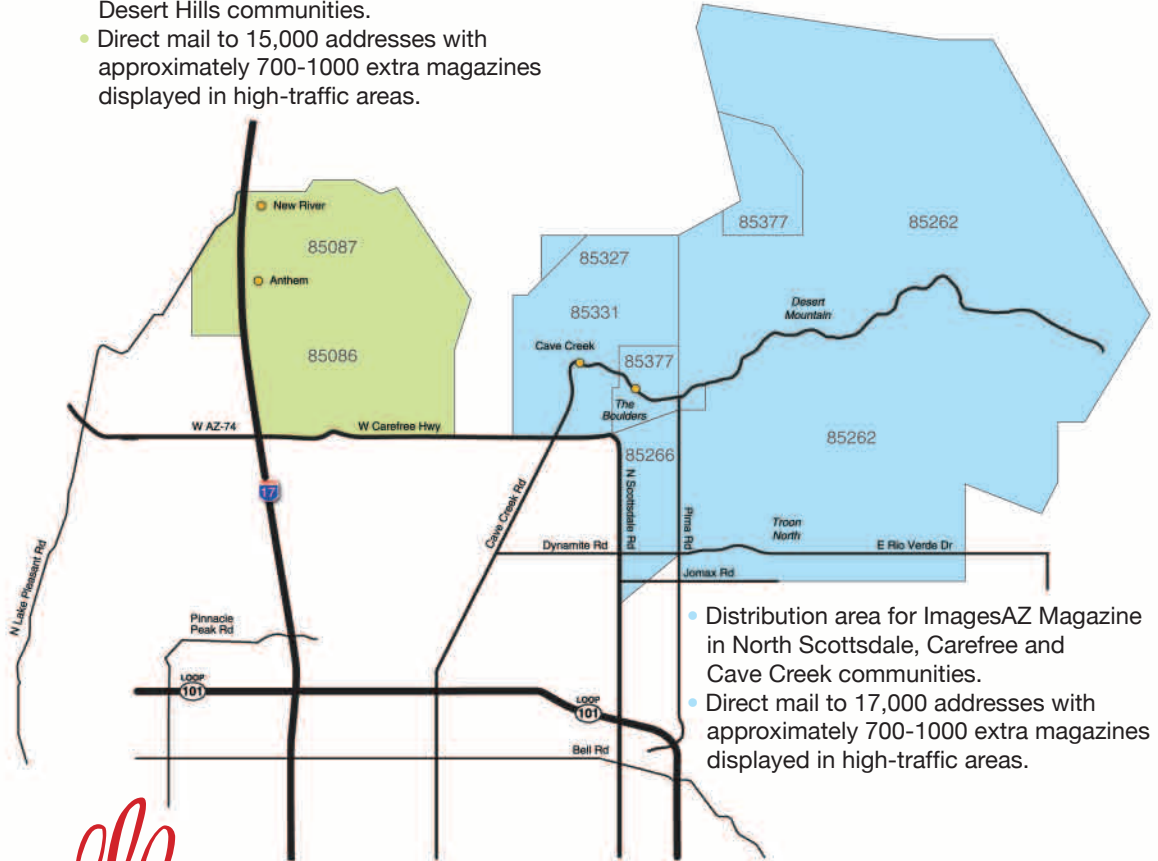

DISTRIBUTION & READERSHIP

affluent consumer

- Distribution area for ImagesAZ Magazine in Tramonto, New River, Anthem and Desert Hills communities.
- Direct mail to 15,000 addresses with approximately 700-1000 extra magazines displayed in high-traffic areas.

- Distribution area for ImagesAZ Magazine in North Scottsdale, Carefree and Cave Creek communities.
- Direct mail to 17,000 addresses with approximately 700-1000 extra magazines displayed in high-traffic areas.